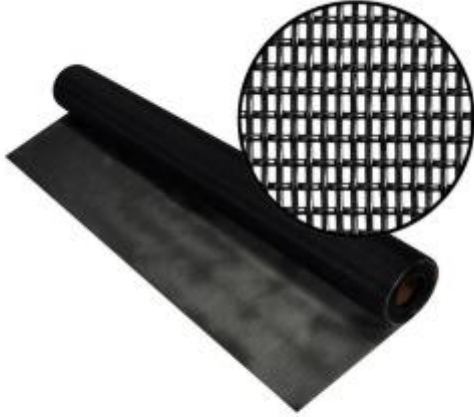

SIMPLE HOME SECURITY PICK LIST
PRODUCTS CAN BE PURCHAED AT A HOME DEPOT OR ONLINE THAT CAN HELP TO SECURE YOUR HOME FOR A SAFER ENVIRONMENT FOR YOUR FAMILY AND YOUR CATS

Phifer 36 in. x 25 ft. Black PetScreen

This heavy-duty, pet-resistant insect screening is seven times stronger than regular insect screening and has many uses. It is ideal for screen doors and porches where extra strength and protection is desired. It is an excellent choice for high traffic areas where pets come and go.

- Resists damage by pets
- Made of strong vinyl coated polyester
- Heavy-duty insect screening
- Offers good outward visibility
- MFG Brand Name : Phifer
- MFG Model # : 3025887
- MFG Part # : 3025887

Door Width x Height

30"X33" / 36"X33" / 48"X33"

Door Handing : Universal/Reversible

PRODUCT DESCRIPTION

This 36 in. x 33 in. Steel Bronze Pet Grille stops pets from running through the screen on your screen- or patio door. It is made of steel and offers a durable bronze finish. Installation hardware is included.